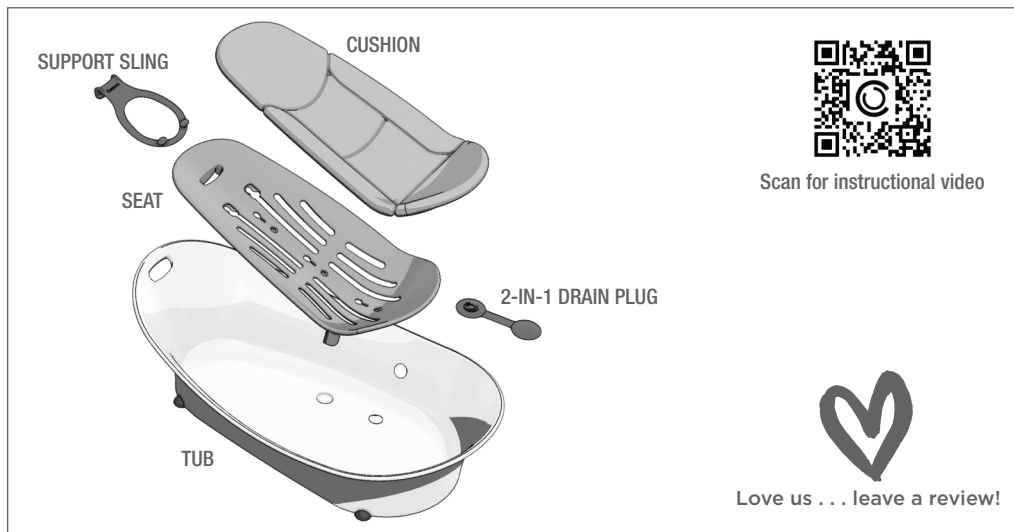

Newborn Recline Mode

Infant Lounger Mode

Baby Comfort Mode

Toddler Tub Mode

CARE & MAINTENANCE

- For best drying results, remove cushion after each use and hang dry with longest loop.
- Machine wash cushion cold/gentle, tumble dry. Do not iron. Do not bleach. Do not dry clean.
- Tub and seat to be cleaned with mild soap and water.

PARTS LIST

2-IN-1 DRAIN PLUG

Escanee para obtener
instrucciones en español

Contours® - North America
1100 W Monroe St
Chicago, IL 60607

1-888-226-4469
customerservice@contoursbaby.com

Model # : ZN007
F020-R4 06/2024