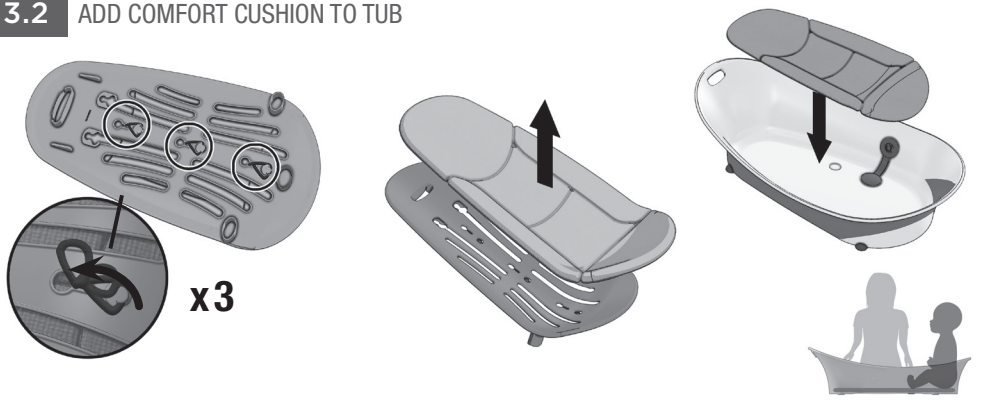

Fall Hazard: Babies have suffered **head injuries** falling from infant bath tubs and bathers.

To prevent falls:

- Place tub **only** in adult tub, sink, or on floor.
- **Never** lift or carry baby in tub and/or bather seat.

PARTS LIST

2-IN-1 DRAIN PLUG

Escanee para obtener
instrucciones en español

Contours® - North America
1100 W Monroe St
Chicago, IL 60607

1-888-226-4469
customerservice@contoursbaby.com

Model # : ZN007
F020-R4 06/2024

MODE 1: NEWBORN RECLINE 0-3 M

1.1 ATTACH SUPPORT SLING TO SEAT

1.2 ATTACH CUSHION TO SEAT

1.3 SNAP SUPPORT SLING INTO TUB HANDLE OPENING

MODE 2: INFANT LOUNGER 3-6 M

2.1 REMOVE SUPPORT SLING BY REVERSING STEPS 1.3 AND 1.1

2.2 ATTACH SEAT AND CUSHION TO TUB

MODE 3: BABY COMFORT 6-9 M

3.1 REMOVE SEAT FROM TUB BY REVERSING STEP 2.2

3.2 ADD COMFORT CUSHION TO TUB

MODE 4: TODDLER TUB 9-24 M

4.0 REMOVE CUSHION