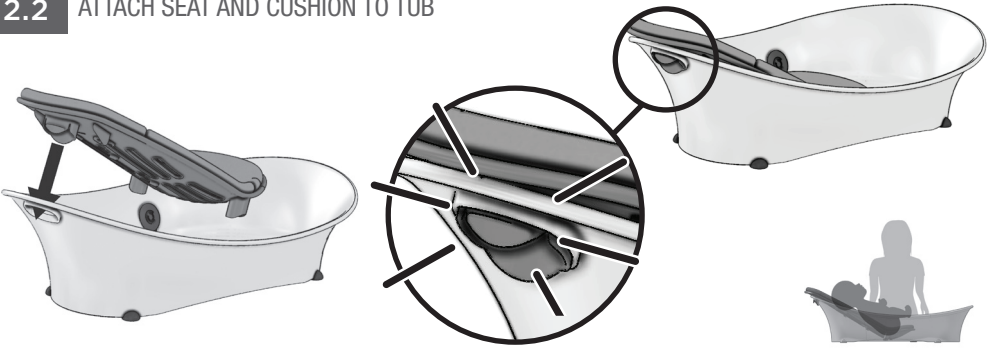

PARTS LIST

2-IN-1 DRAIN PLUG

Escanee para obtener
instrucciones en español

Contours® - North America
1100 W Monroe St
Chicago, IL 60607

1-888-226-4469
customerservice@contoursbaby.com

Model # : ZN007
F020-R4 06/2024

MODE 1: NEWBORN RECLINE 0-3 M

1.1 ATTACH SUPPORT SLING TO SEAT

1.2 ATTACH CUSHION TO SEAT

1.3 SNAP SUPPORT SLING INTO TUB HANDLE OPENING

MODE 2: INFANT LOUNGER 3-6 M

2.1 REMOVE SUPPORT SLING BY REVERSING STEPS 1.3 AND 1.1

2.2 ATTACH SEAT AND CUSHION TO TUB

MODE 3: BABY COMFORT 6-9 M

3.1 REMOVE SEAT FROM TUB BY REVERSING STEP 2.2

3.2 ADD COMFORT CUSHION TO TUB

MODE 4: TODDLER TUB 9-24 M

4.0 REMOVE CUSHION