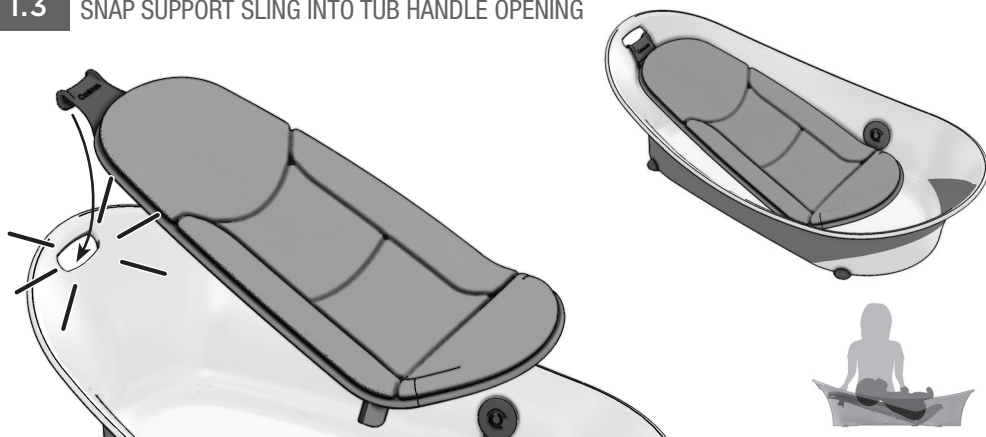

PARTS LIST

2-IN-1 DRAIN PLUG

Escanee para obtener
instrucciones en español

Contours® - North America
1100 W Monroe St
Chicago, IL 60607

1-888-226-4469
customerservice@contoursbaby.com

Model # : ZN007
F020-R4 06/2024

MODE 1: NEWBORN RECLINE 0-3 M

1.1 ATTACH SUPPORT SLING TO SEAT

1.2 ATTACH CUSHION TO SEAT

1.3 SNAP SUPPORT SLING INTO TUB HANDLE OPENING

MODE 2: INFANT LOUNGER 3-6 M

2.1 REMOVE SUPPORT SLING BY REVERSING STEPS 1.3 AND 1.1

2.2 ATTACH SEAT AND CUSHION TO TUB

MODE 3: BABY COMFORT 6-9 M

3.1 REMOVE SEAT FROM TUB BY REVERSING STEP 2.2

3.2 ADD COMFORT CUSHION TO TUB

MODE 4: TODDLER TUB 9-24 M

4.0 REMOVE CUSHION