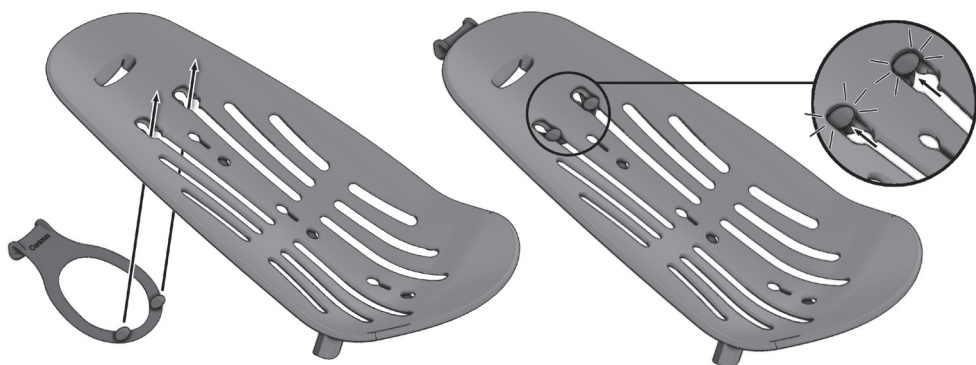

PARTS LIST

2-IN-1 DRAIN PLUG

Escanee para obtener
instrucciones en español

Contours® - North America
1100 W Monroe St
Chicago, IL 60607

1-888-226-4469
customerservice@contoursbaby.com

Model # : ZN007
F020-R4 06/2024

MODE 1: NEWBORN RECLINE 0-3 M

1.1 ATTACH SUPPORT SLING TO SEAT

1.2 ATTACH CUSHION TO SEAT

1.3 SNAP SUPPORT SLING INTO TUB HANDLE OPENING

MODE 2: INFANT LOUNGER 3-6 M

2.1 REMOVE SUPPORT SLING BY REVERSING STEPS 1.3 AND 1.1