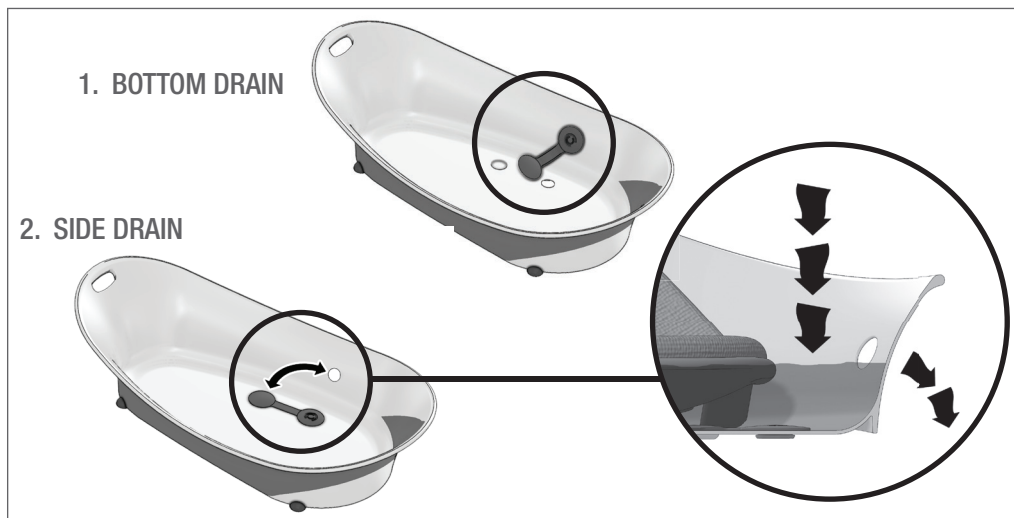

Newborn Recline Mode

Infant Lounger Mode

Baby Comfort Mode

Toddler Tub Mode

CARE & MAINTENANCE

- For best drying results, remove cushion after each use and hang dry with longest loop.
- Machine wash cushion cold/gentle, tumble dry. Do not iron. Do not bleach. Do not dry clean.
- Tub and seat to be cleaned with mild soap and water.

PARTS LIST

2-IN-1 DRAIN PLUG

Escanee para obtener
instrucciones en español

Contours® - North America
1100 W Monroe St
Chicago, IL 60607

1-888-226-4469
customerservice@contoursbaby.com

Model # : ZN007
F020-R4 06/2024