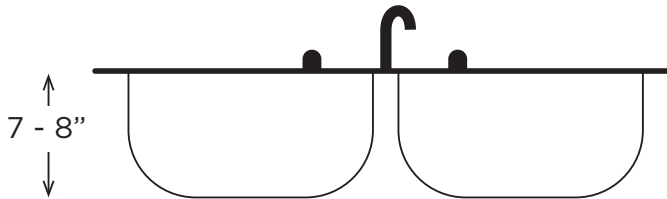

## PARTS LIST

Bather

## OPTIMAL USE POSITION

Place bather in sink.

NOTE: When bathing your child, always keep at least one hand on your child.

## OPTIMAL USE SINK SIZE

← 13.5" - 14" →

The diagrams shown here illustrate the bather's optimal sink fit. Scan the QR code to learn more about using the Cozy™ in your home.